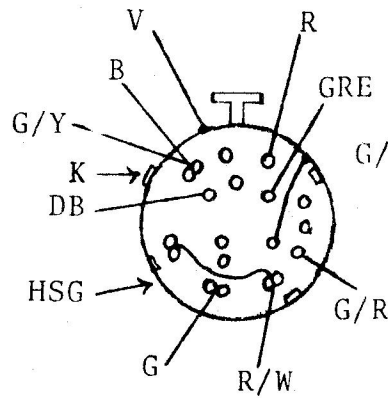

BACK VIEW OF SWITCH

STOCK SWITCH
 ME74-76
 ME100-125

MOD. SWITCH
 ME74-76-125

MOD. SWITCH
 ME100

V	VIOLET	R/W	RED/WHITE	B	BLACK
R	RED	G	GRAY	K	KEY
GRE	GREEN	DB	DARK BROWN	HSG	HOUSING
G/R	GREEN/RED	G/Y	GRE/YELLOW	•	CONNECTION

← RECTIFIER
 ← COLOR CODE