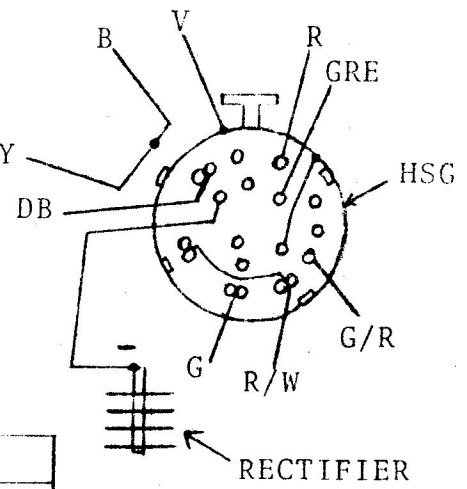

BACK VIEW OF SWITCH

STOCK SWITCH
 ME74-76
 ME100-125

MOD. SWITCH
 ME74-76-125

MOD. SWITCH
 ME100

V	VIOLET	R/W	RED/WHITE	B	BLACK
R	RED	G	GRAY	K	KEY
GRE	GREEN	DB	DARK BROWN	HSG	HOUSING
G/R	GREEN/RED	G/Y	GRE/YELLOW	•	CONNECTION

← RECTIFIER
 ← COLOR CODE