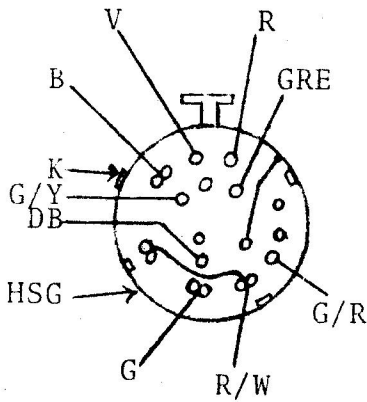

BACK VIEW OF SWITCH

STOCK SWITCH
 ME74-76
 ME100-125

MOD. SWITCH
 ME74-76-125

MOD. SWITCH
 ME100

V	VIOLET	R/W	RED/WHITE	B	BLACK
R	RED	G	GRAY	K	KEY
GRE	GREEN	DB	DARK BROWN	HSG	HOUSING
G/R	GREEN/RED	G/Y	GRE/YELLOW	•	CONNECTION

← RECTIFIER
 ← COLOR CODE