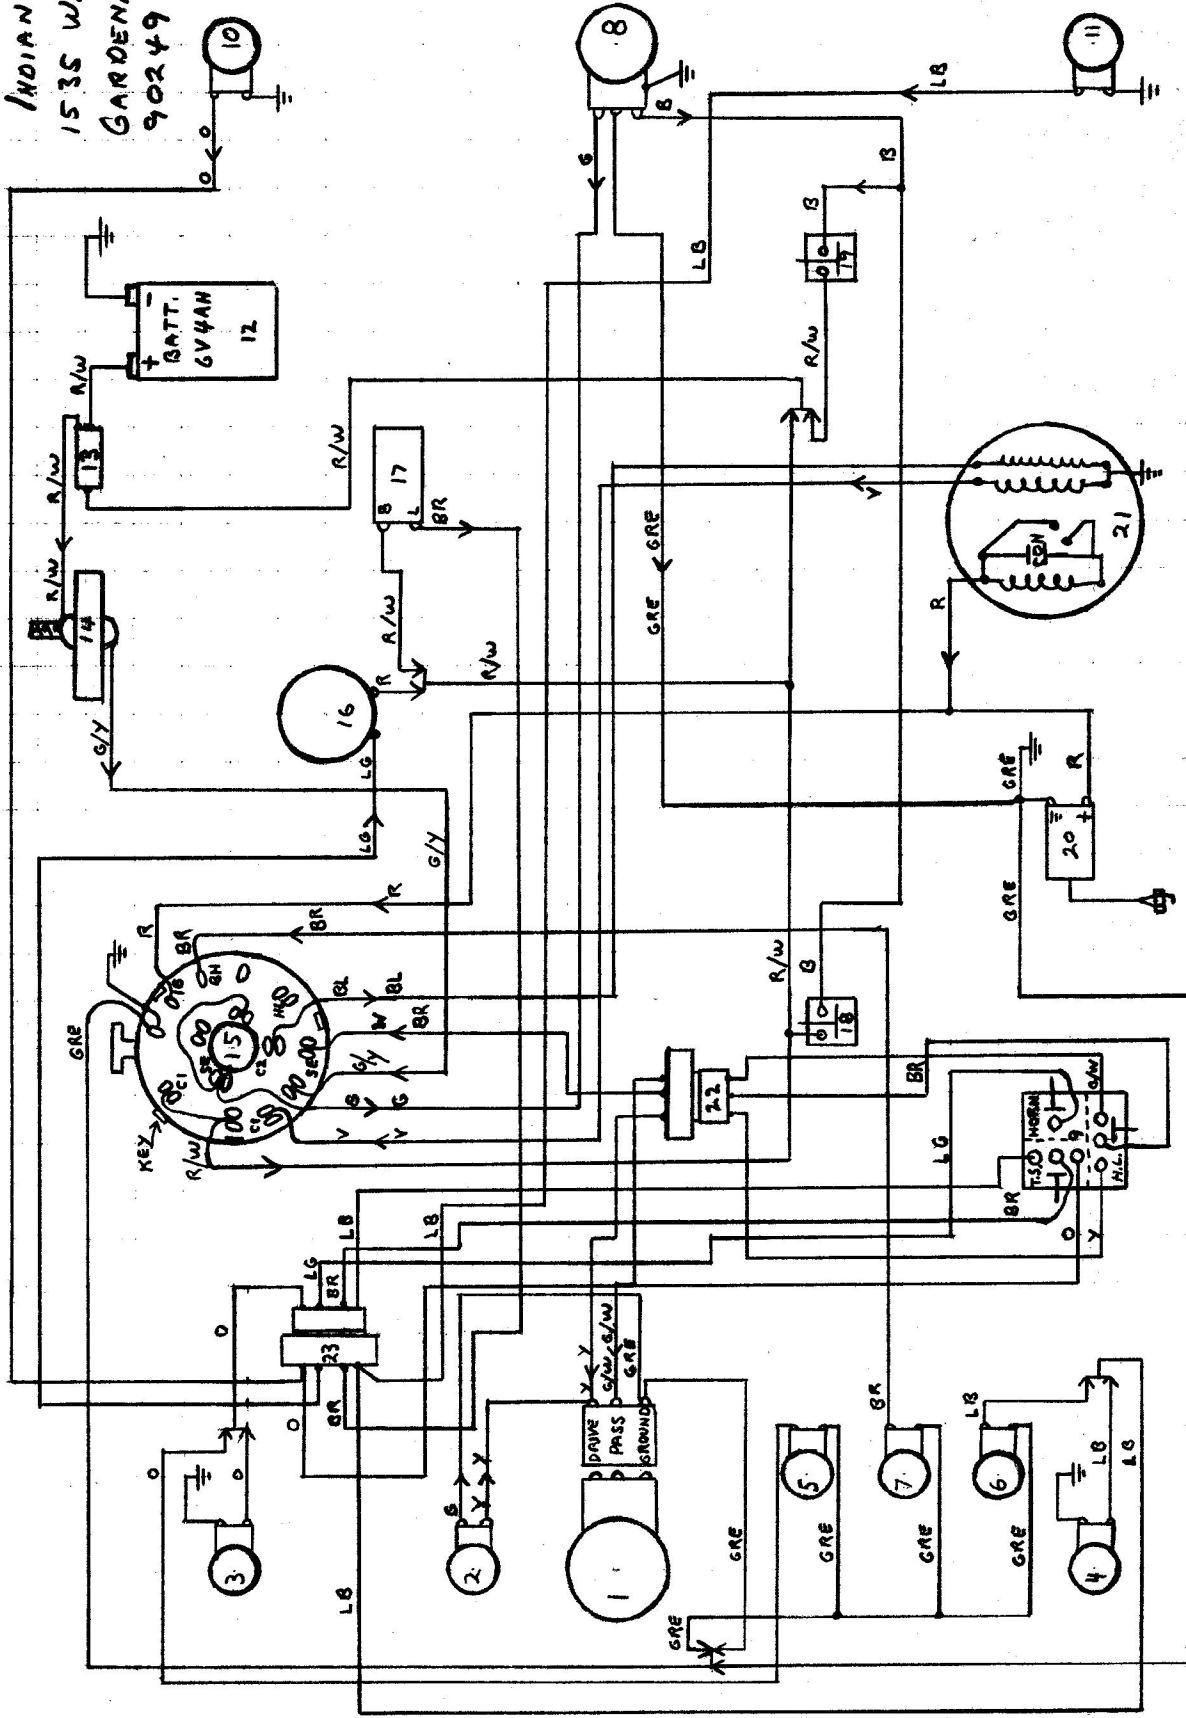

SVB-148

11/12/73 XRB

INDIAN m/c Co
1535 W. ROSECRANS
GARDENA, CALIF
90249

WIRE DIAG. FOR ME-125 WITH 1/2 WAVE ALECT. SYSTEM

1	2	3	4	5	6	7	8	9	10	11	12	13	14	15	16	17	18	19	20	21	22	23	24	25	26	27	28	29	30	31	32	33	34	35	36	37	38	39	40	41	42	43	44	45	46	47	48	49	50
HEADLIGHT	R. TURN SIG. LIGHT	L. TURN SIG. LIGHT	R. BATT.	FUSE (10A)	RECTIFIER	MAIN INC. SWITCH	HORN	FLASHER UNIT	SWITCH	GRASS LIGHT SU.	BLUE	HEADLIGHT	HIGH BEAM	LOW BEAM	TURN SIGNAL	BATTERY	FUSE	RECTIFIER	SWITCH	HORN	FLASHER	GRASS LIGHT	BLUE	HEADLIGHT	HIGH BEAM	LOW BEAM	TURN SIGNAL	BATTERY	FUSE	RECTIFIER	SWITCH	HORN	FLASHER	GRASS LIGHT	BLUE	HEADLIGHT	HIGH BEAM	LOW BEAM	TURN SIGNAL	BATTERY	FUSE	RECTIFIER	SWITCH	HORN	FLASHER	GRASS LIGHT	BLUE		