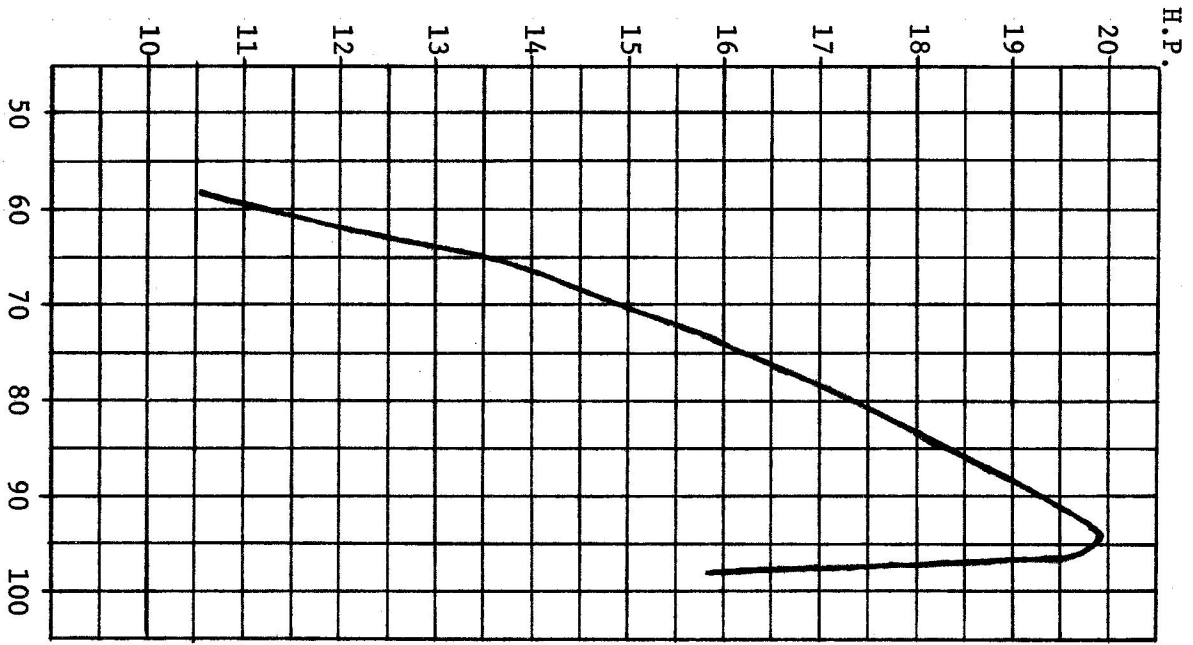

PORT TIMING FOR "CROSS" 125/5/"R"

POWER CURVE FOR "CROSS" 125/5/"R"

R.P.M. X 100