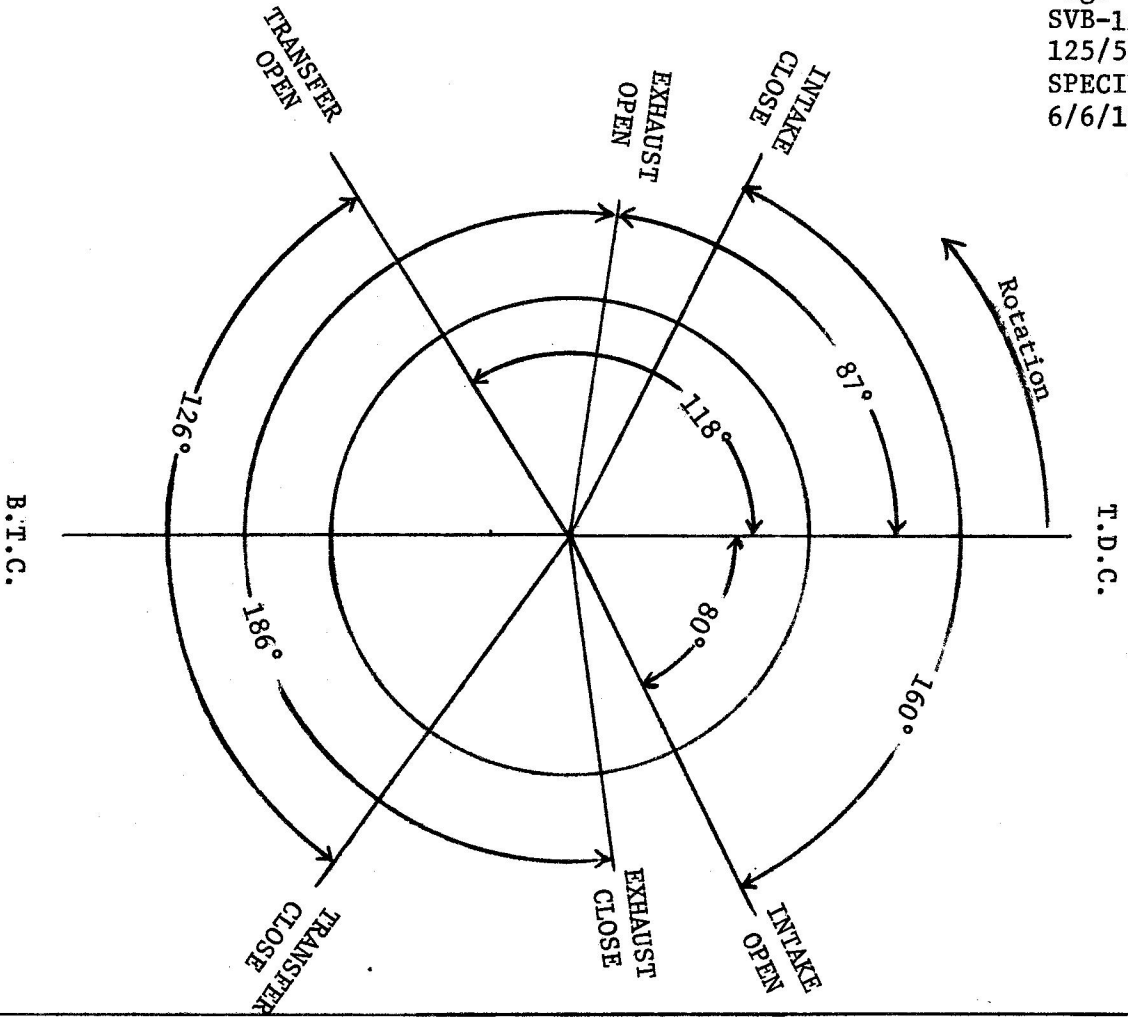

PORT TIMING FOR "CROSS" 125/5/"R"

POWER CURVE FOR "CROSS" 125/5/"R"

R.P.M. X 100