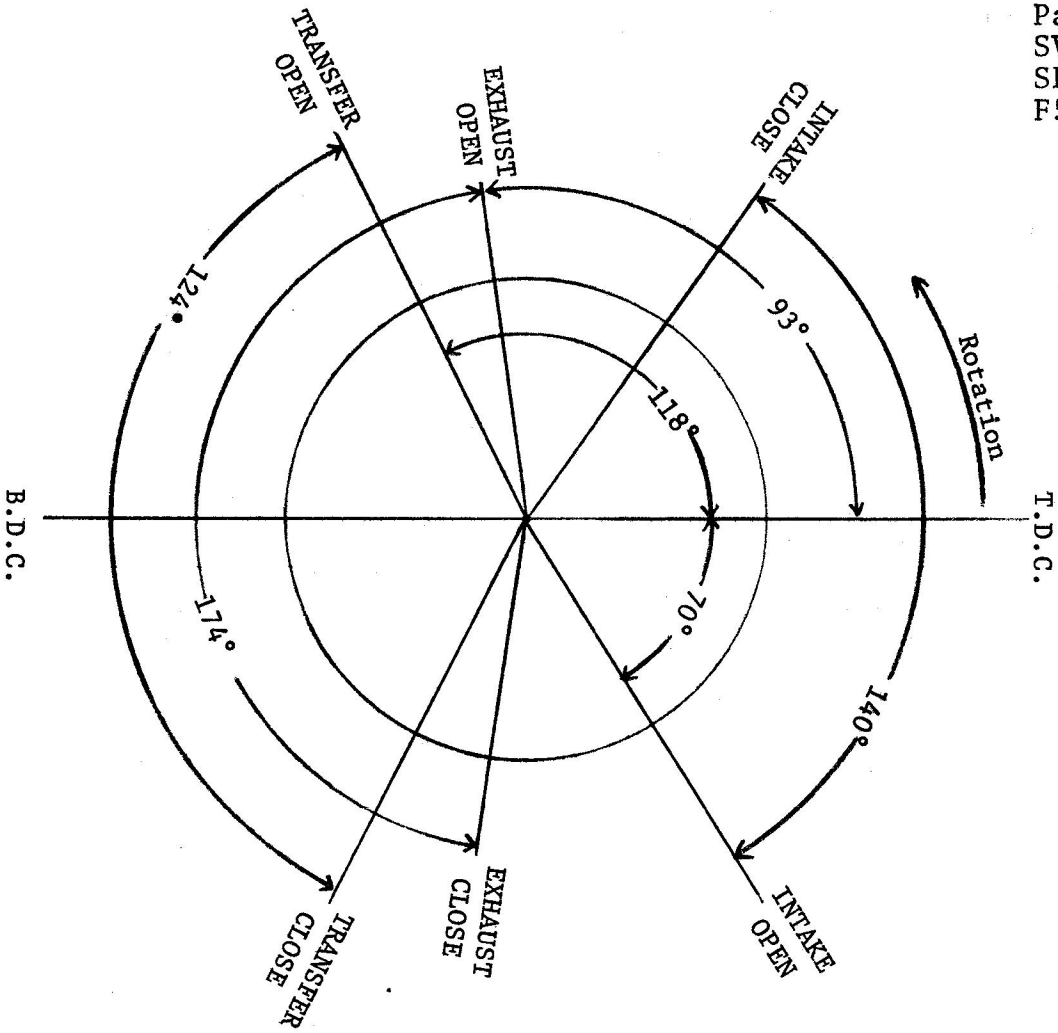

PORT TIMING FOR STANDARD F500K ENGINE

POWER CURVE FOR STANDARD F500K ENGINE

R.P.M. X 100