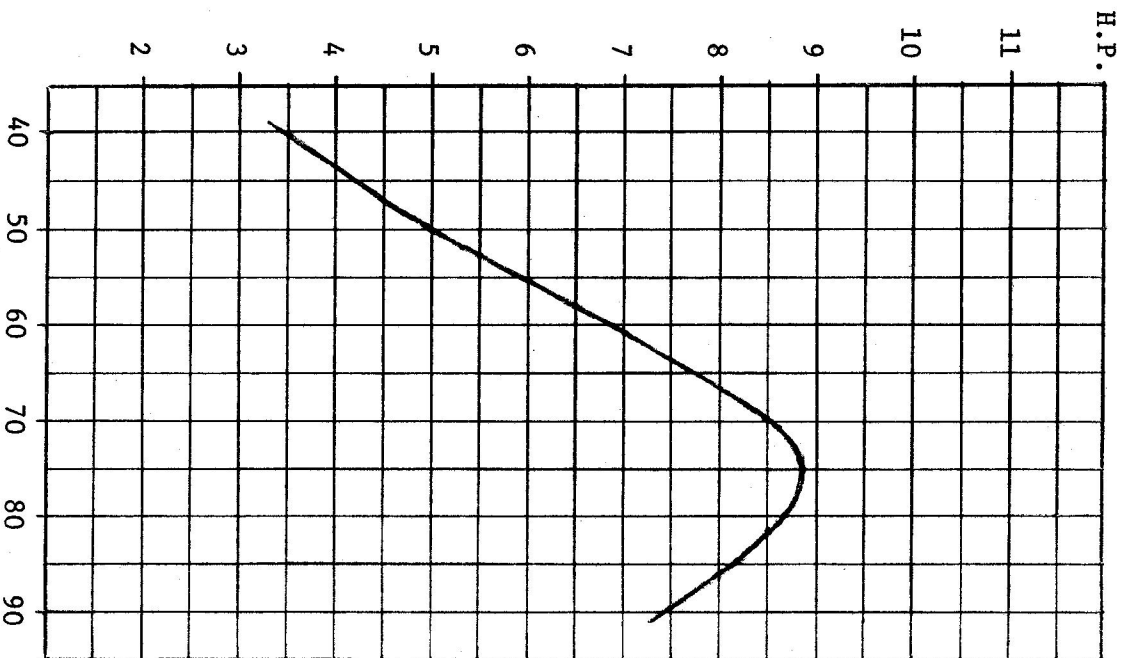

PORT TIMING FOR STANDARD F500K ENGINE

POWER CURVE FOR STANDARD F500K ENGINE

R.P.M. X 100