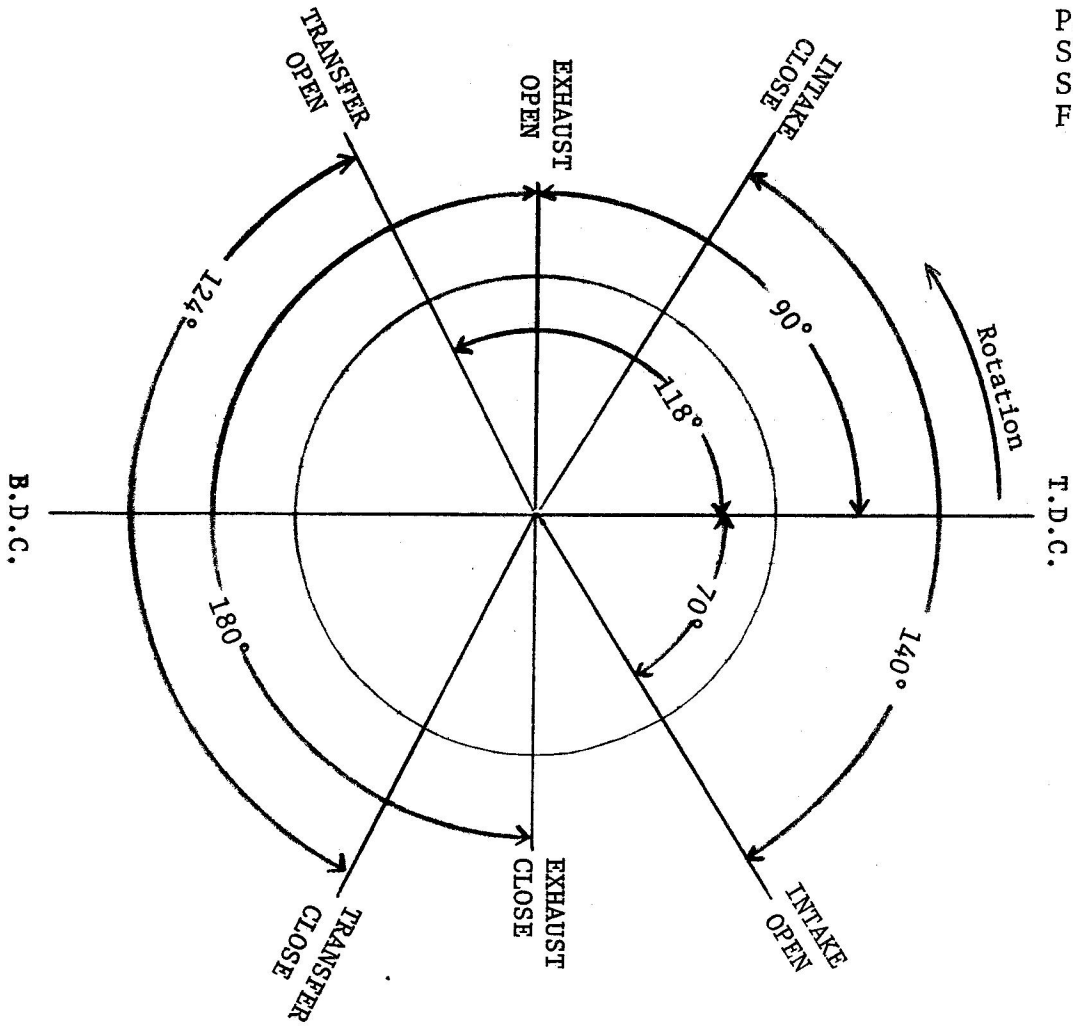

PORT TIMING FOR F500K ENGINE
 (With 22mm Carburetor)

POWER CURVE FOR F500K ENGINE
 (With 22mm Carburetor)