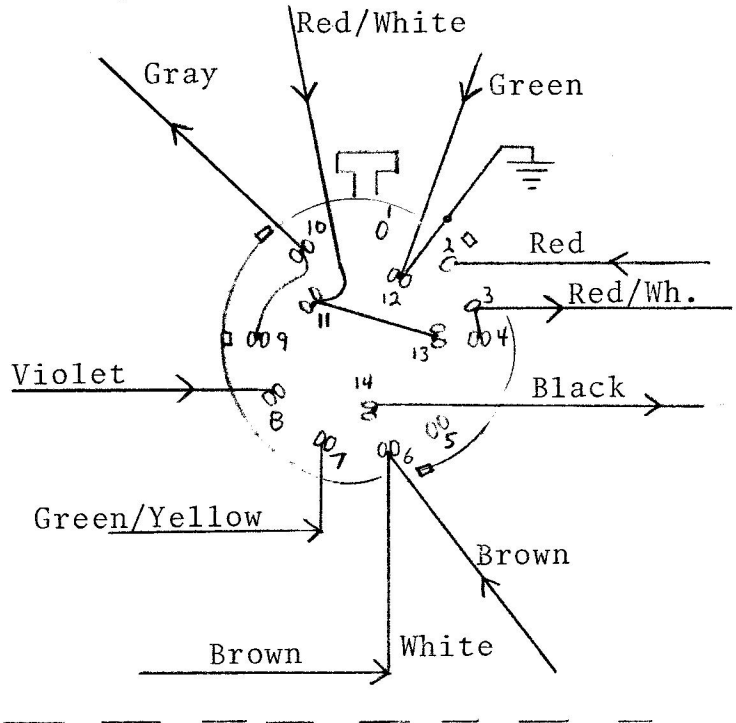

Illustration #11

Half Wave Ignition Switch  
 Type 4 (Back View)  
 P#13005003

Illustration #12

Half Wave Ignition Switch  
 Type 5 (Back View)  
 P#13005003

Illustration #13 Half Wave Switch Code  
 For Type 4 and 5 Switches

Male Connector      Female Connector

Key Pos		Red	Grn	Gr./Yell.	Vio.	Bk	Wh.	Bro.	Red/Wh.	Red/Wh.	Gray
OFF											
1											
2											
3											