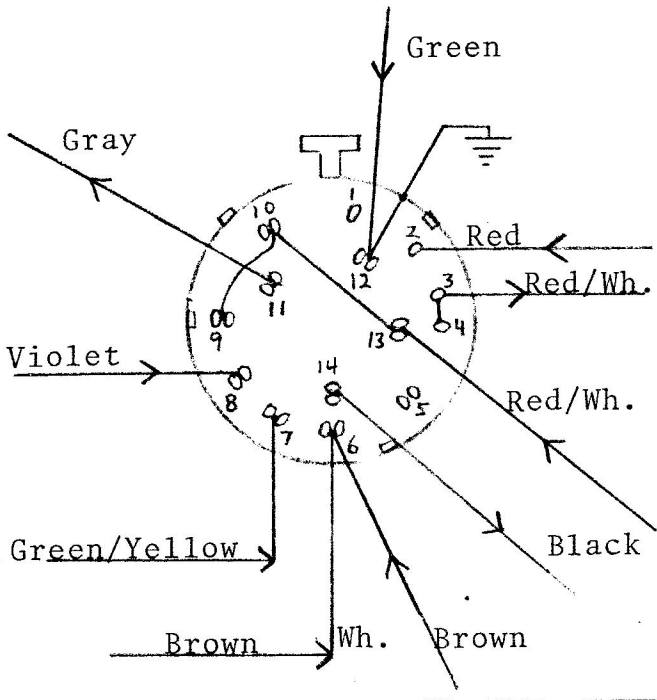

Illustration #11

Half Wave Ignition Switch  
 Type 4 (Back View)  
 P#13005003

Illustration #12

Half Wave Ignition Switch  
 Type 5 (Back View)  
 P#13005003

Illustration #13 Half Wave Switch Code  
 For Type 4 and 5 Switches

Male Connector      Female Connector

Key Pos		Red	Grn	Gr./Yell.	Vio.	Bk	Wh.	Bro.	Red/Wh.	Red/Wh.	Gray
OFF											
1											
2											
3											